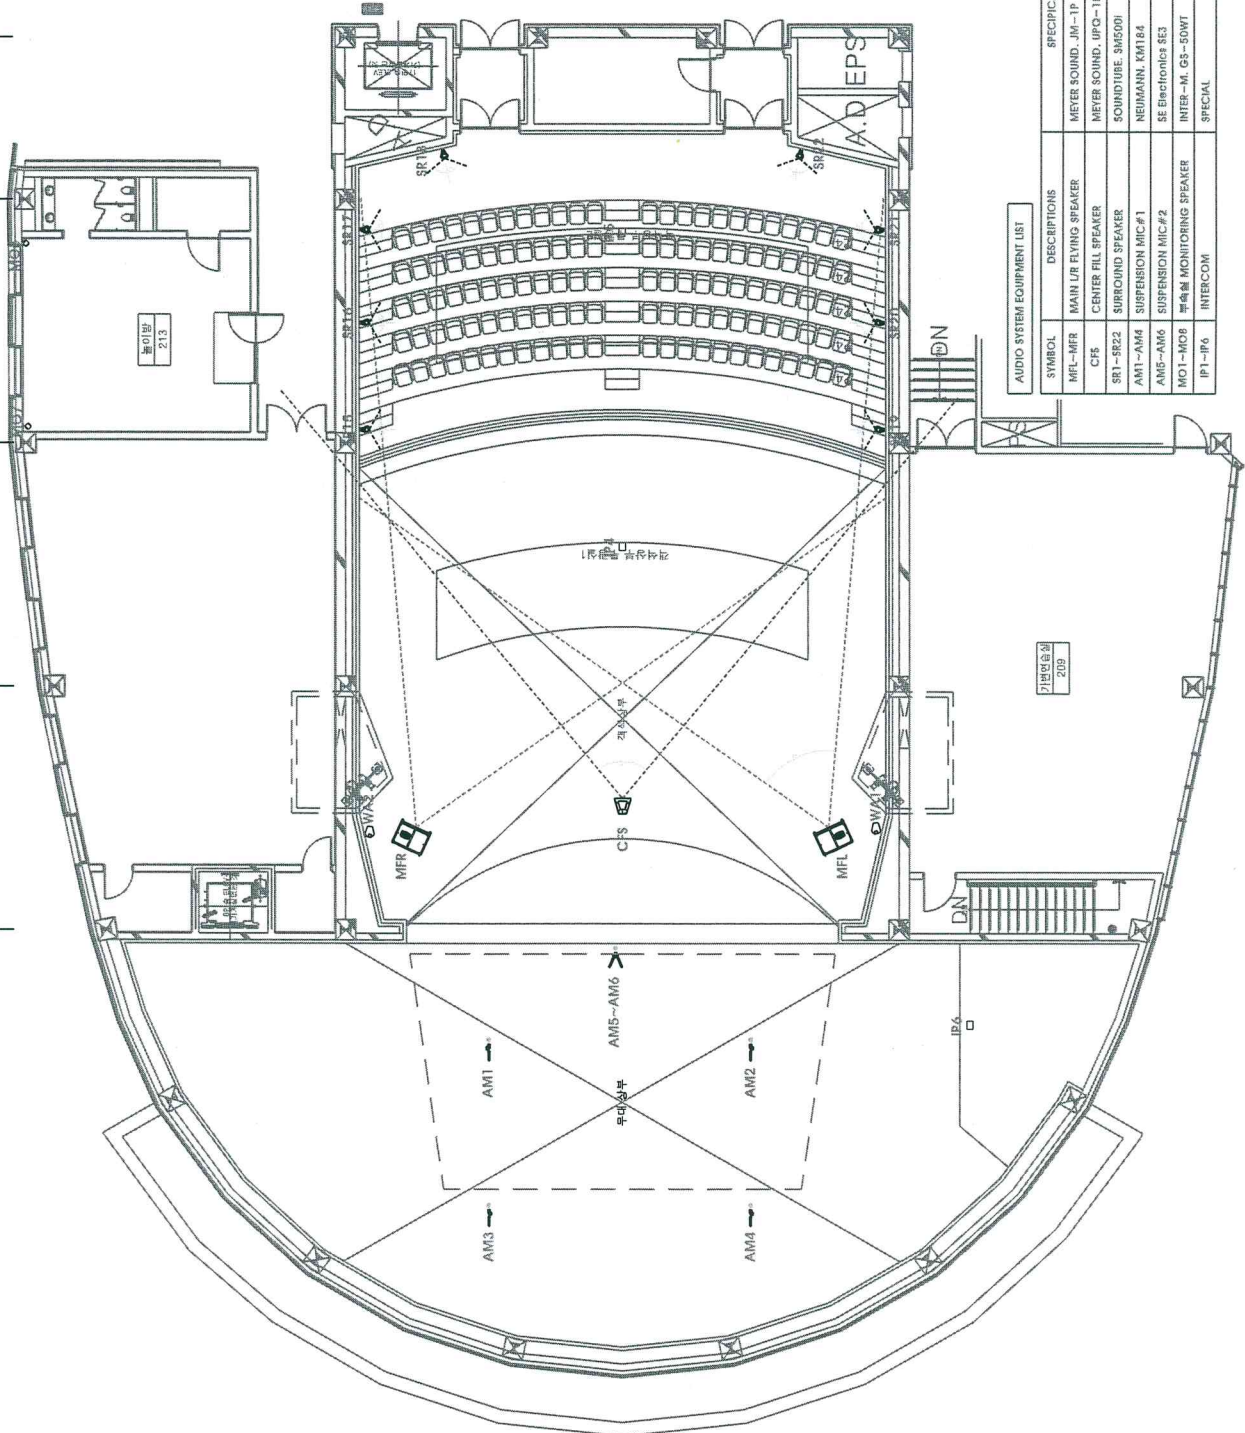

W5 4,800
 W4 7,200
 W3 7,200
 W2 7,200
 W1

V3 8,200
 V2 8,200
 V1

AUDIO SYSTEM EQUIPMENT LIST

SYMBOL	DESCRIPTIONS	SPECIFICATION	LEVELS	REMARKS
MFL-MFR	MAIN L/R FLYING SPEAKER	METER SOUND JM-1P	6EA	FLYING
C/S	CENTER FILL SPEAKER	MFR/SOUND_UPO-1P	2EA	FLYING
SRT-DR22	SURROUND SPEAKER	SOUND TUBE 3M5000	22EA	WALL
AM1-AM4	SUSPENSION MIC#1	NEUMANN KM184	2EA	CEILING
AM5-AM6	SUSPENSION MIC#2	SE Electronics SE3	4EA	CEILING
MOI-MOB	무선음향 모니터링 스피커	INFER-M GS-50WT	8EA	CEILING
IP1-IP6	INTERCOM	SPECIAL	6EA	WALL